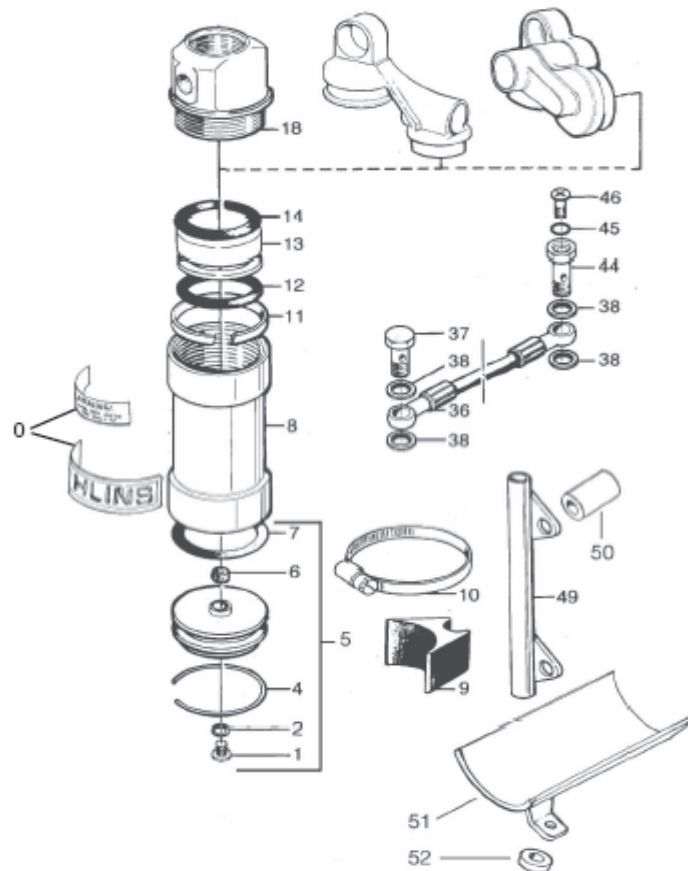

Fig.04

	S46HR1C1S	YAMAHA FJR 1300	YA 707
Fig No.	Part No	Description	Qty
Reservoir			
04-00	00191-06	Sticker "ÖHLINS" blue/transp	1
04-00	00196-01	Sticker "Warning"black/transp 17x53	1
04-01	01050-01	Screw	1
04-02	00338-59	O-ring	1
04-04	00329-01	Circlip	1
04-05	00161-03	Reservoir top assy	1
04-07	00338-04	O-ring	1
04-08	00302-02	Reservoir	1
04-11	00340-01	Teflon band	1
04-12	00338-26	O-ring	1
04-13	00305-01	Reservoir piston	1
04-14	00338-24	O-ring	1
04-18	00862-02	Reservoir end	1
04-36	00637-03	Hose	1
04-37	00631-01	Banjo bolt	1
04-38	00586-01	Seal washer	4
04-44	00631-02	Banjo bolt	1
04-45	00438-33	O-ring	1
04-46	00382-07	Screw	1
04-51	01165-11	Bracket frame	1
	05378-10	Bracket reservoir	1
	01046-18	Screw M5x16 reservoir frame bracket	2
	01046-26	Screw M5x16 reservoir bracket	1
	00430-04	Nut M5	3