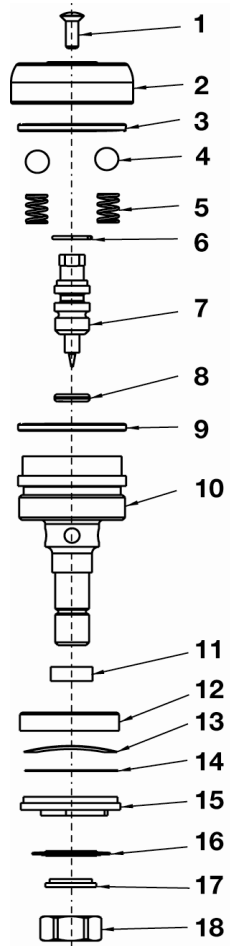

Fig.05

01250-14	S46HR1C1S	YAMAHA FJR 1300	YA 707
Fig No.	Part No	Description	Qty
Compr. Valve			
05-01	00828-01	Screw	1
05-02	00820-02	Knob	1
05-04	00884-07	Ball	2
05-05	00833-01	Spring	2
05-06	01473-06	Circlip	1
05-07	01242-06	Adjustment needle	1
05-08	00338-79	O-ring	1
05-09	00338-27	O-ring	1
05-10	01243-08	End piece	1
05-12	01247-01	Check valve housing	1
05-13	01246-01	Wave washer	1
05-14	01245-01	Check valve shim	1
05-15	01244-05	Valve	1
05-16		Shims see spec.card	1
05-17	00641-01	Washer	1
05-18	00430-07	Nut	1