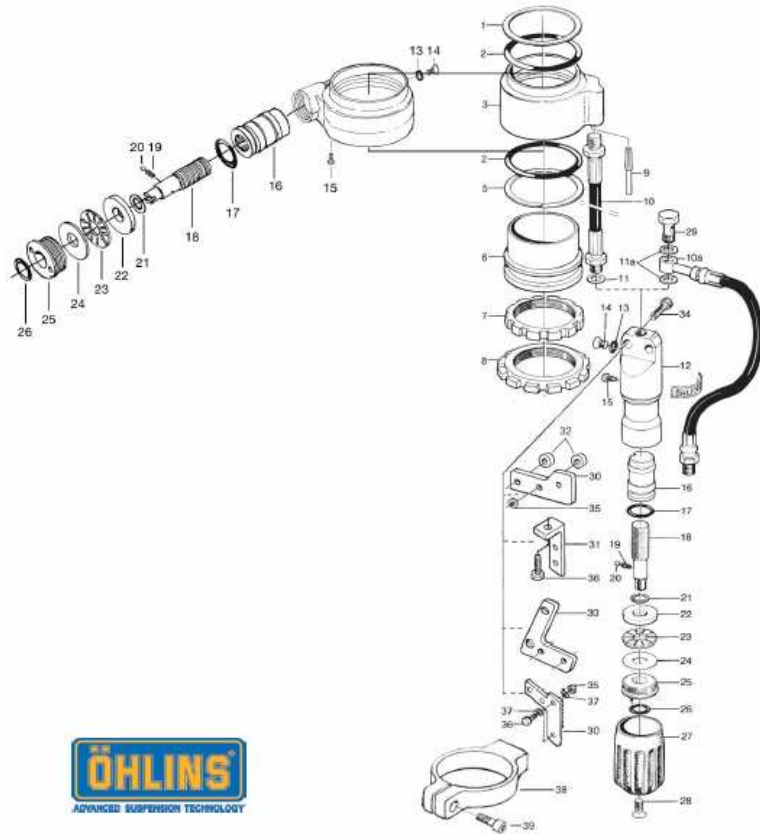

Fig.06

03681-01	S46HR1C1S	YAMAHA FJR 1300	YA 707
Fig No.	Part No	Description	Qty
Preload adj.			
06-00	00191-06	Sticker Öhlins	1
06-01	03611-01	Support ring	1
06-02	00338-90	O-ring	2
06-03	03607-01	Preload housing	1
06-05	03610-01	Support ring	1
06-06	03606-01	Inner sleeve	1
06-07	03609-01	Lock nut	1
06-08	03608-01	Guide nut	1
06-09	03613-01	Pin	1
06-10	01042-04	Hose	1
06-11	01048-01	Seal washer	2
06-12	03600-02	Adj.cylinder	1
06-13	00338-79	O-ring	1
06-14	00382-07	Screw	1
06-15	03601-02	Guide screw	1
	03614-01	Seal washer	1
06-16	03604-02	Piston	1
06-17	00338-71	O-ring	1
06-18	03602-02	Adj. screw	1
06-19	03083-01	Spring	1
06-20	00884-03	Ball	1
06-21	00131-03	Circlip	1
06-22	03072-02	Thrust washer	1
06-23	01023-02	Thrust needle bearing	1
06-24	03073-02	Thrust washer	1
06-25	03603-01	Cover	1
06-26	00338-88	O-ring	1
06-27	03605-01	Knob	1
06-28	00382-08	Screw	1
06-29	00831-02	Banjo bolt	1
06-30	01082-05	Bracket	1
06-34	05404-10	Screw M6x30	2
06-35	00430-02	Nut M6	2
06-32	04785-07	Spacer	2