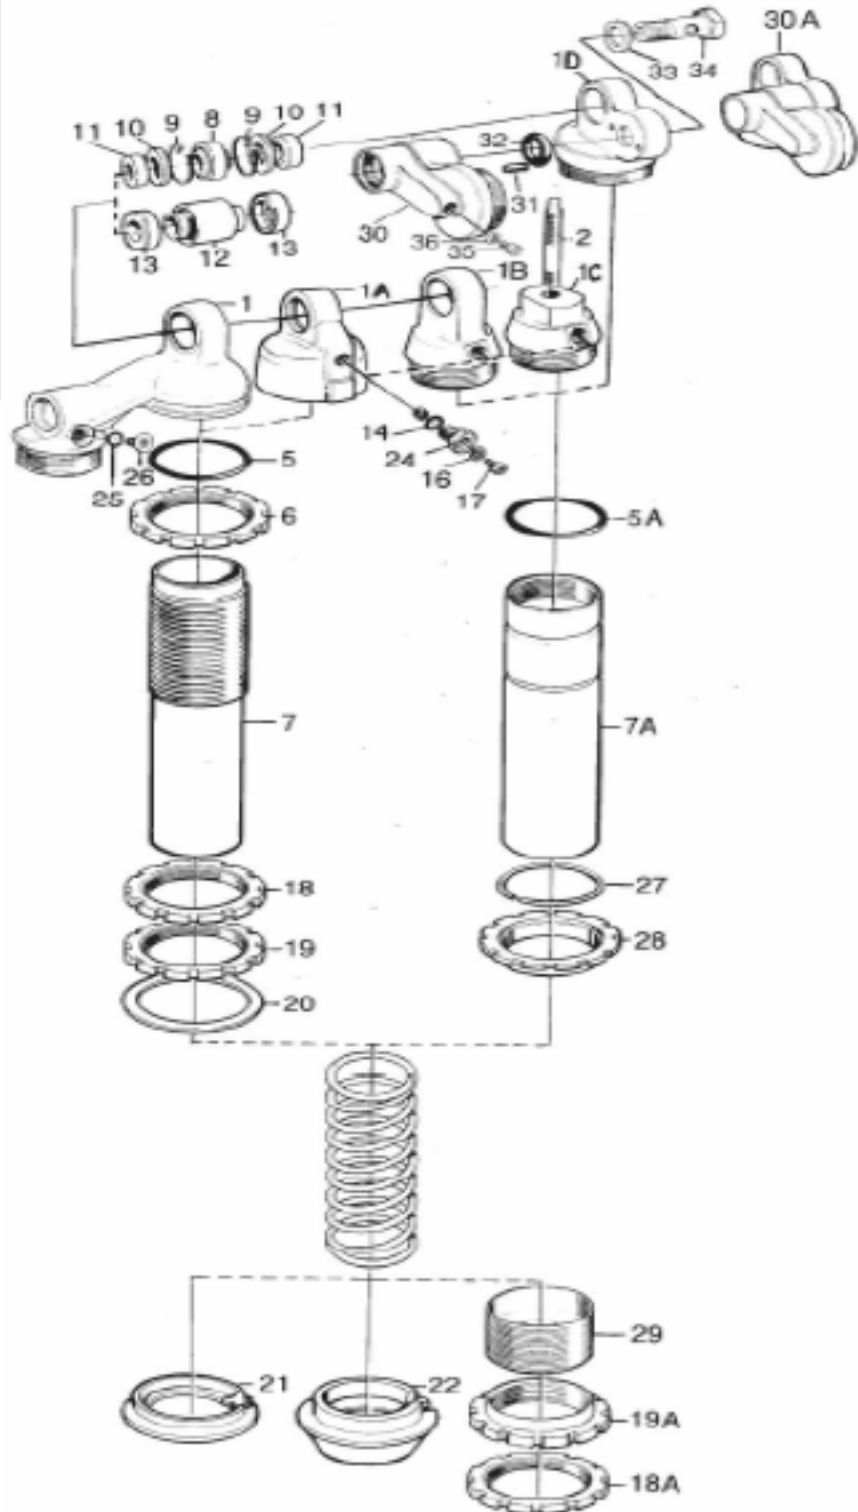

Pos	Part No.	Pcs	Description	Type/Remarks
1-11	01016-01	2	Seal rebound adjuster	
1-12	01128-01	1	Adjustment knob	
1-13	01030-01	1	Pin	
1-14	01017-01	1	Stop washer	
1-15	01052-03	1	Bracket	
1-17	01501-01	1	Lock nut	
1-22	00439-16	1	Screw	

Fig.1 End eye

# SPARE PARTS LIST YA 0560

Pos	Part No.	Pcs	Description	Type/Remarks
	00191-06	1	Sticker "Öhlins"	
	00196-01	1	Sticker "Warning"	
2-1	00570-01	1	Cylinder head	
2-5	00338-37	1	O-ring	
2-7	04210-11	1	Cylinder tube	
2-12	00809-01	1	Rubber bushing	
2-13	00810-05	2	Spacer	
2-14	00338-07	1	O-ring	
2-16	00338-59	1	O-ring	
2-17	01050-01	1	Screw	
2-18	00532-01	1	Lock nut	
2-19	00531-12	1	Spring platform	
2-20	00543-01	1	Washer	
2-22	00516-01	1	Spring clip	
2-24	00603-03	1	Valve assy	
	01092-34	1	Spring	

**Fig.2 Cylinder head/tube**

Shaft assy

Fig.3

Pos	Part No.	Pcs	Description	Type/Remarks
3-1	00539-01	1	Lock nut	
3-2	00578-01	1	Washer	
3-3	00519-07	1	Washer	
3-4			Shims See spec.card	
3-5	01114-14	1	Piston	
3-6	00541-01	2	Piston ring	
3-7	00519-04	1	Valve stop	
3-8	05666-18	1	Shaft jet	
3-10	00338-14	1	O-ring	
3-11	05655-03	1	Adjustment needle	
3-15	05500-06	1	Shaft	
3-16	00566-29	1	Adjustment shaft	
3-17	01069-02	1	Spacer	
3-17	01069-03	1	Spacer	
3-18	03067-03	1	Stop rubber	
	04752-03	1	Washer	
3-19	01056-14	1	Bushing	
3-20	05129-09	1	Seal head assy	
3-21	00338-46	1	O-ring	
3-22	04717-03	1	Seal	
3-23	01032-23	1	Back up ring	
	04729-04	1	Shim	
3-24	01031-02	1	Scraper	
3-25	00575-01	1	Circlip	
3-26	01065-31	1	End cap	
3-28	00563-03	1	Bump rubber	
3-33	00382-01	1	Screw	
3-34	00338-01	1	O-ring	
3-35	00338-13	1	O-ring	
3-36	01005-01	1	Piston	