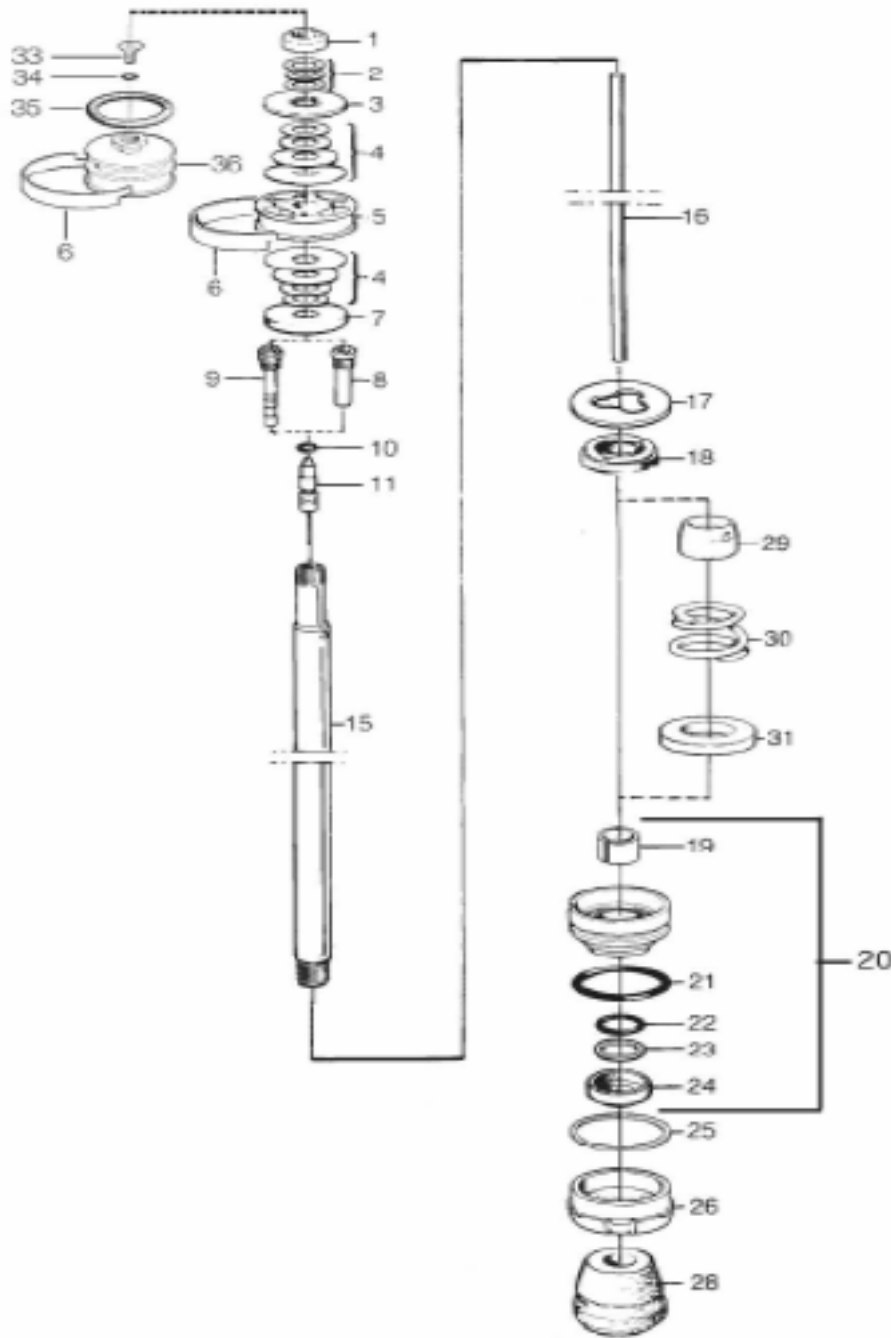

Pos	Part No.	Pcs	Description	Type/Remarks
1-11	01016-01	2	Seal rebound adjuster	
1-12	01128-01	1	Adjustment knob	
1-13	01030-01	1	Pin	
1-14	01017-01	1	Stop washer	
1-15	01052-03	1	Bracket	
1-17	01501-01	1	Lock nut	
1-22	00439-16	1	Screw	

Fig.1 End eye

# SPARE PARTS LIST YA 0560

Pos	Part No.	Pcs	Description	Type/Remarks
	00191-06	1	Sticker "Öhlins"	
	00196-01	1	Sticker "Warning"	
2-1	00570-01	1	Cylinder head	
2-5	00338-37	1	O-ring	
2-7	04210-11	1	Cylinder tube	
2-12	00809-01	1	Rubber bushing	
2-13	00810-05	2	Spacer	
2-14	00338-07	1	O-ring	
2-16	00338-59	1	O-ring	
2-17	01050-01	1	Screw	
2-18	00532-01	1	Lock nut	
2-19	00531-12	1	Spring platform	
2-20	00543-01	1	Washer	
2-22	00516-01	1	Spring clip	
2-24	00603-03	1	Valve assy	
	01092-34	1	Spring	

**Fig.2 Cylinder head/tube**

Shaft assy

Fig.3

Pos	Part No.	Pcs	Description	Type/Remarks
3-1	00539-01	1	Lock nut	
3-2	00578-01	1	Washer	
3-3	00519-07	1	Washer	
3-4			Shims See spec.card	
3-5	01114-14	1	Piston	
3-6	00541-01	2	Piston ring	
3-7	00519-04	1	Valve stop	
3-8	05666-18	1	Shaft jet	
3-10	00338-14	1	O-ring	
3-11	05655-03	1	Adjustment needle	
3-15	05500-06	1	Shaft	
3-16	00566-29	1	Adjustment shaft	
3-17	01069-02	1	Spacer	
3-17	01069-03	1	Spacer	
3-18	03067-03	1	Stop rubber	
	04752-03	1	Washer	
3-19	01056-14	1	Bushing	
3-20	05129-09	1	Seal head assy	
3-21	00338-46	1	O-ring	
3-22	04717-03	1	Seal	
3-23	01032-23	1	Back up ring	
	04729-04	1	Shim	
3-24	01031-02	1	Scraper	
3-25	00575-01	1	Circlip	
3-26	01065-31	1	End cap	
3-28	00563-03	1	Bump rubber	
3-33	00382-01	1	Screw	
3-34	00338-01	1	O-ring	
3-35	00338-13	1	O-ring	
3-36	01005-01	1	Piston	