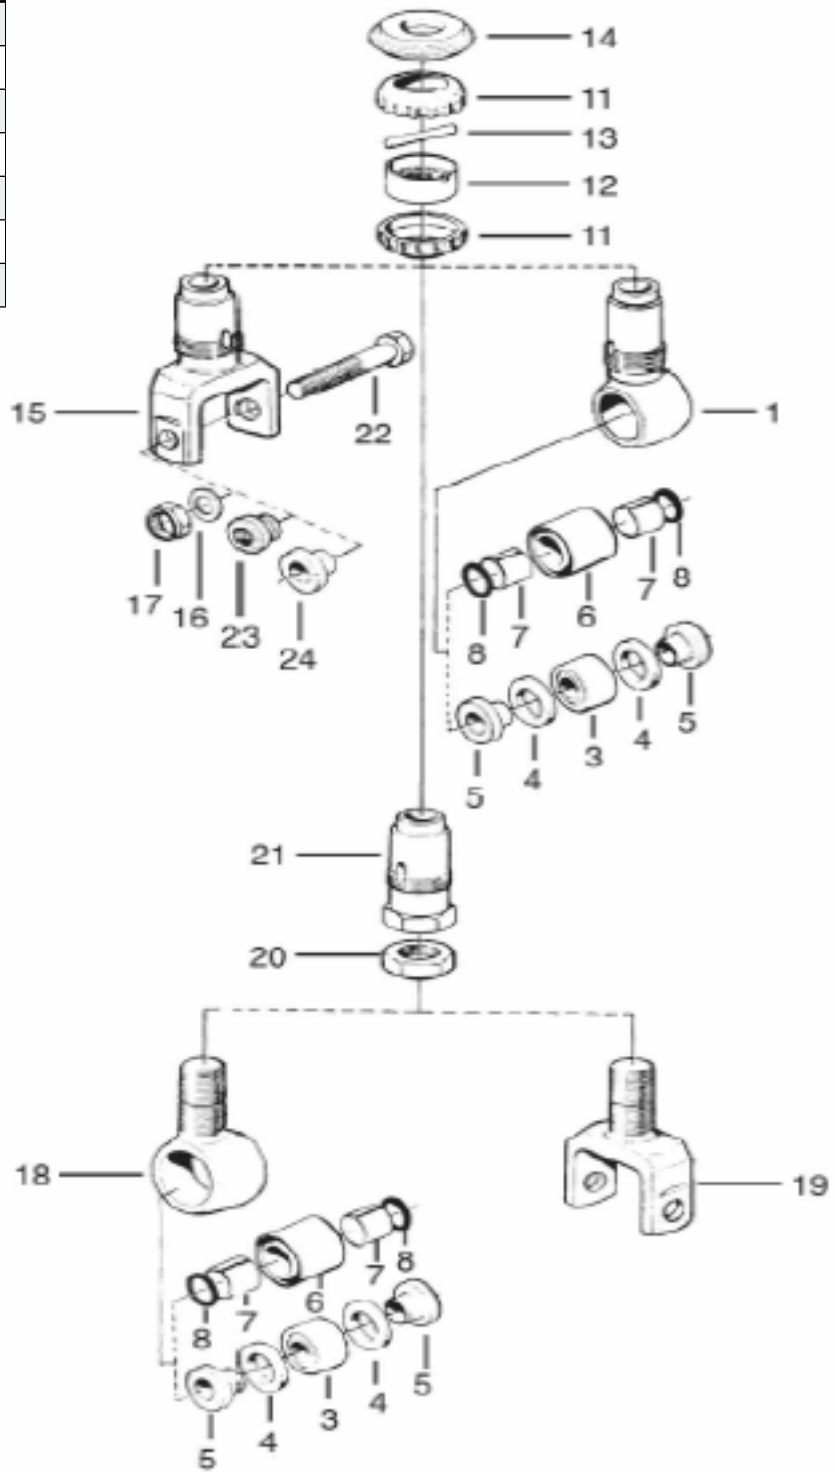

Pos	Part No.	Pcs	Description	Type/Remarks
1-11	01016-01	2	Seal rebound adjuster	
1-12	01128-01	1	Adjustment knob	
1-13	01030-01	1	Pin	
1-14	01017-01	1	Stop washer	
1-15	01052-03	1	Bracket	
1-17	01501-01	1	Lock nut	
1-22	00439-16	1	Screw	

# SPARE PARTS LIST YA 0560

Pos	Part No.	Pcs	Description	Type/Remarks
	00191-06	1	Sticker "Öhlins"	
	00196-01	1	Sticker "Warning"	
2-1	00570-01	1	Cylinder head	
2-5	00338-37	1	O-ring	
2-7	04210-11	1	Cylinder tube	
2-12	00809-01	1	Rubber bushing	
2-13	00810-05	2	Spacer	
2-14	00338-07	1	O-ring	
2-16	00338-59	1	O-ring	
2-17	01050-01	1	Screw	
2-18	00532-01	1	Lock nut	
2-19	00531-12	1	Spring platform	
2-20	00543-01	1	Washer	
2-22	00516-01	1	Spring clip	
2-24	00603-03	1	Valve assy	
	01092-34	1	Spring	

**Fig.2 Cylinder head/tube**

Shaft assy

Fig.3

Pos	Part No.	Pcs	Description	Type/Remarks
3-1	00539-01	1	Lock nut	
3-2	00578-01	1	Washer	
3-3	00519-07	1	Washer	
3-4			Shims See spec.card	
3-5	01114-14	1	Piston	
3-6	00541-01	2	Piston ring	
3-7	00519-04	1	Valve stop	
3-8	05666-18	1	Shaft jet	
3-10	00338-14	1	O-ring	
3-11	05655-03	1	Adjustment needle	
3-15	05500-06	1	Shaft	
3-16	00566-29	1	Adjustment shaft	
3-17	01069-02	1	Spacer	
3-17	01069-03	1	Spacer	
3-18	03067-03	1	Stop rubber	
	04752-03	1	Washer	
3-19	01056-14	1	Bushing	
3-20	05129-09	1	Seal head assy	
3-21	00338-46	1	O-ring	
3-22	04717-03	1	Seal	
3-23	01032-23	1	Back up ring	
	04729-04	1	Shim	
3-24	01031-02	1	Scraper	
3-25	00575-01	1	Circlip	
3-26	01065-31	1	End cap	
3-28	00563-03	1	Bump rubber	
3-33	00382-01	1	Screw	
3-34	00338-01	1	O-ring	
3-35	00338-13	1	O-ring	
3-36	01005-01	1	Piston	