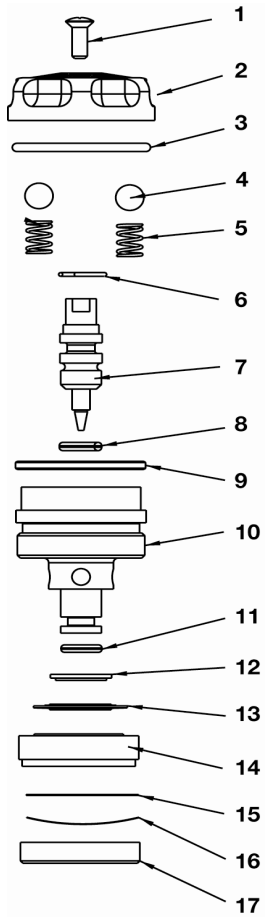

Fig.05

46PR1C1L SUZUKI SV 650			SU 606
Fig No.	Part No	Description	Qty
Compr. Valve			
05-01	00828-01	Screw	1
05-02	00820-02	Knob compression adjuster	1
05-04	00884-07	Ball	2
05-05	00833-01	Spring	2
05-06	01473-06	Circlip	1
05-07	01242-06	Needle	1
05-08	00338-79	O-ring	1
05-09	00338-27	O-ring	1
05-10	01243-07	End piece	1
05-11	00577-01	O-ring	1
05-12	00641-05	Washer	1
05-13		Shim stack	1
05-14	01244-05	Valve	1
05-15	01245-01	Check valve	1
05-16	01246-01	Wave washer	1
05-17	01247-01	Check valve housing	1