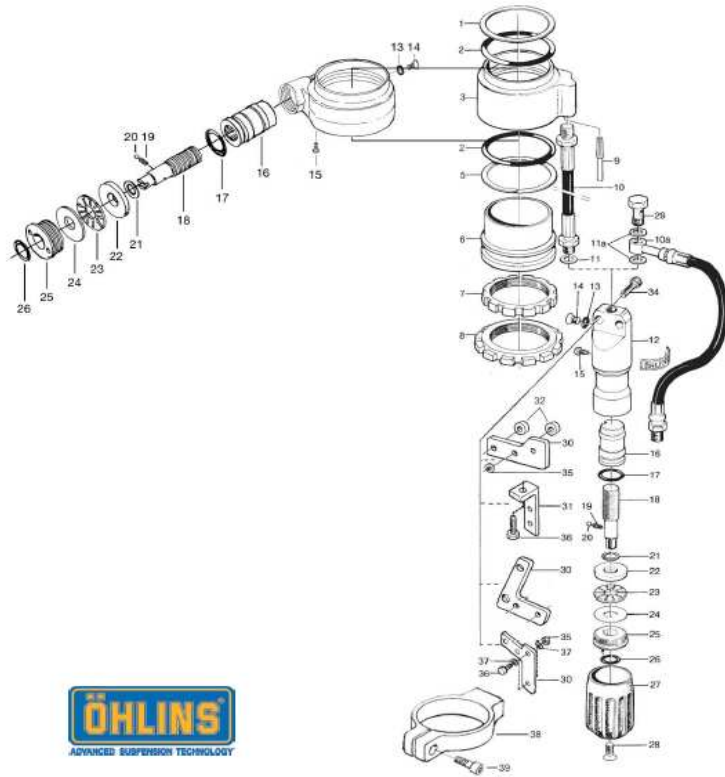

Fig.06

03681-01	S46HR1C1S	HONDA CB 1000 R	HO 8081
Fig No.	Part No	Description	Qty
Preload adj.			
06-00	00191-06	Sticker Öhlins	1
06-01	03611-01	Support ring	1
06-02	00338-90	O-ring	2
06-03	03607-01	Preload housing	1
06-05	03610-01	Support ring	1
06-06	03606-01	Inner sleeve	1
06-07	03609-01	Lock nut	1
06-08	03608-01	Guide nut	1
06-09	03613-01	Pin	1
06-10	01047-10	Hose	1
06-11	01048-01	Seal washer	1
06-12	03600-02	Adj.cylinder	1
06-13	00338-79	O-ring	1
06-14	00382-07	Screw	1
06-15	03601-02	Guide screw	1
	03614-01	Seal washer	1
06-16	03604-02	Piston	1
06-17	00338-71	O-ring	1
06-18	03602-02	Adj. screw	1
06-19	03083-01	Spring	1
06-20	00884-03	Ball	1
06-21	00131-03	Circlip	1
06-22	03072-02	Thrust washer	1
06-23	01023-02	Thrust needle bearing	1
06-24	03073-02	Thrust washer	1
06-25	03603-01	Cover	1
06-26	00338-88	O-ring	1
06-27	03605-01	Knob	1
06-28	00382-08	Screw	1
06-30	01082-06	Bracket	1
06-32	01138-01	Spacer	2
06-34	05404-10	Screw M6x35	2
06-35	00430-02	Nut M6	2
06-37	00153-04	Washer 6mm	2