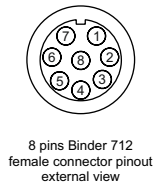

XA6H0G5	4 analogic channels + K-Line harness and K-Line extension cable
X40GPS09005G5SR10	Dedicated 50 cm GPS09 Module + screw fixing kit
XB1ZCAMHD01	Mirror camera

* Suzuki GSX-R 1000 Years 2017-2022
Suzuki GSX-R 1000 R Years 2017-2022
Yoshimura harness compatible

AiM MXPS

Plug & Play Dash Logger kit for Suzuki GSX-R 1000/1000 R*

Pinout

EXP	
1	AiM CAN+
2	GND
3	+Vbout
4	AiM CAN-
5	+Vbext CAN

USB	
1	USB D+
2	USB D-
3	GND

CAN+Camera	
1	VD Input1
2	GND
3	+Vbout
4	CAN2-
5	CAN2+