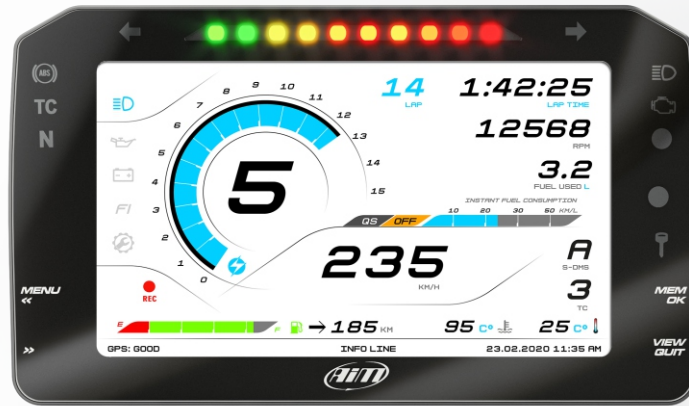

AiM MXPS

Plug & Play Dash Logger kit for Suzuki GSX-R 1000/1000 R*

* Suzuki GSX-R 1000 Years 2017-2022
Suzuki GSX-R 1000 R Years 2017-2022
Yoshimura harness compatible

AiM MXPS

Plug & Play Dash Logger kit for Suzuki GSX-R 1000/1000 R*

Technical specifications

Display	6" TFT
Resolution	800x480 pixels
Contrast	600:1
Brightness	700cd/m2 - 1,100 Lumen
Ambient light sensor	Yes
Alarm LEDs	9
Shift Lights LEDs	10
CAN connections	2
ECU connection	Yes
External modules	GPS Module, Channel Expansion, Lambda Controller, TC Hub, SmartyCam HD
Wi-Fi connection	Yes
Internal memory	4 GB
Body	Anodized Aluminum
Connectors	1 32 pins JAE main connector + 4 Binder 712 female connectors
Dimensions	189.6 x 106.4 x 24.9 mm
Weight	620 g
Power consumption	400 mA
Waterproof	IP65