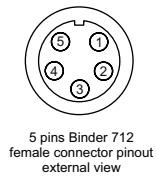

XA6H0G5	4 analogic channels + K-Line harness and K-Line extension cable
X40GPS09005G5SR10	Dedicated 50 cm GPS09 Module + screw fixing kit
XB1ZCAMHD01	Mirror camera

* Suzuki GSX-R 1000 Years 2017-2022
Suzuki GSX-R 1000 R Years 2017-2022
Yoshimura harness compatible

AiM MXPS

Plug & Play Dash Logger kit for Suzuki GSX-R 1000/1000 R*

Pinout

EXP	
1	AiM CAN+
2	GND
3	+Vbout
4	AiM CAN-
5	+Vbext CAN

USB	
1	USB D+
2	USB D-
3	GND

CAN+Camera	
1	VD Input1
2	GND
3	+Vbout
4	CAN2-
5	CAN2+