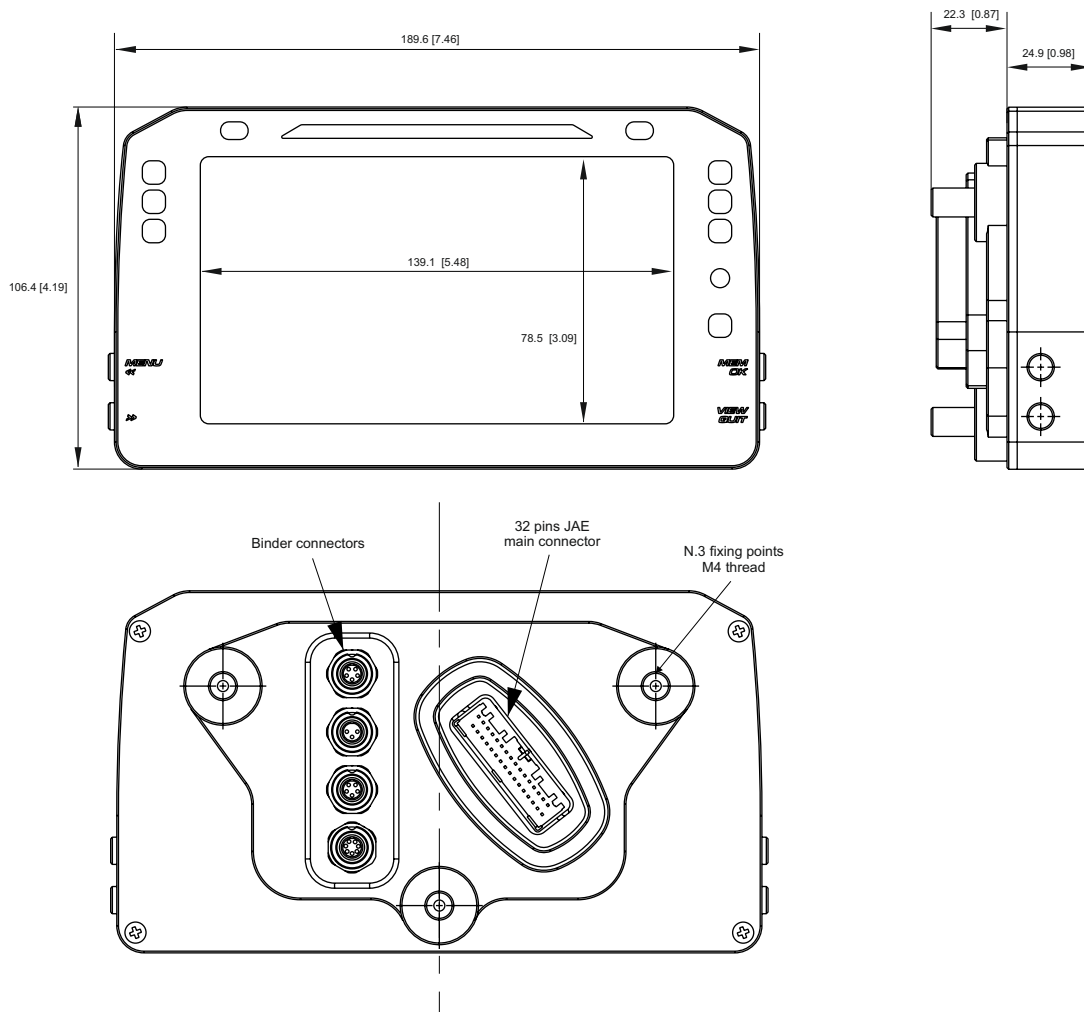

AiM MXPS

Plug & Play Dash Logger kit for Suzuki GSX-R 1000/1000 R*

* Suzuki GSX-R 1000 Years 2017-2022
Suzuki GSX-R 1000 R Years 2017-2022
Yoshimura harness compatible

AiM MXPS

Plug & Play Dash Logger kit for Suzuki GSX-R 1000/1000 R*

Technical specifications

Display	6" TFT
Resolution	800x480 pixels
Contrast	600:1
Brightness	700cd/m2 - 1,100 Lumen
Ambient light sensor	Yes
Alarm LEDs	9
Shift Lights LEDs	10
CAN connections	2
ECU connection	Yes
External modules	GPS Module, Channel Expansion, Lambda Controller, TC Hub, SmartyCam HD
Wi-Fi connection	Yes
Internal memory	4 GB
Body	Anodized Aluminum
Connectors	1 32 pins JAE main connector + 4 Binder 712 female connectors
Dimensions	189.6 x 106.4 x 24.9 mm
Weight	620 g
Power consumption	400 mA
Waterproof	IP65

Part numbers

XA6MXPSR10G5	MXPS + screw fixing kit
XA6RKG5	MXPS Racing kit: 4 analogic channels + K-Line harness, K-Line extension cable, dedicated 50 cm GPS09 Module + screw fixing kit

Accessories/spare parts