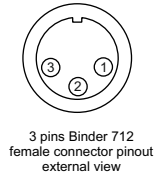

USB	
1	USB D+
2	USB D-
3	GND