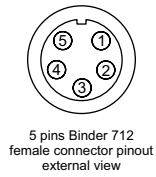

AiM MXPS

Plug & Play Dash Logger kit for Suzuki GSX-R 1000/1000 R*

Pinout

EXP	
1	AiM CAN+
2	GND
3	+Vbout
4	AiM CAN-
5	+Vbext CAN